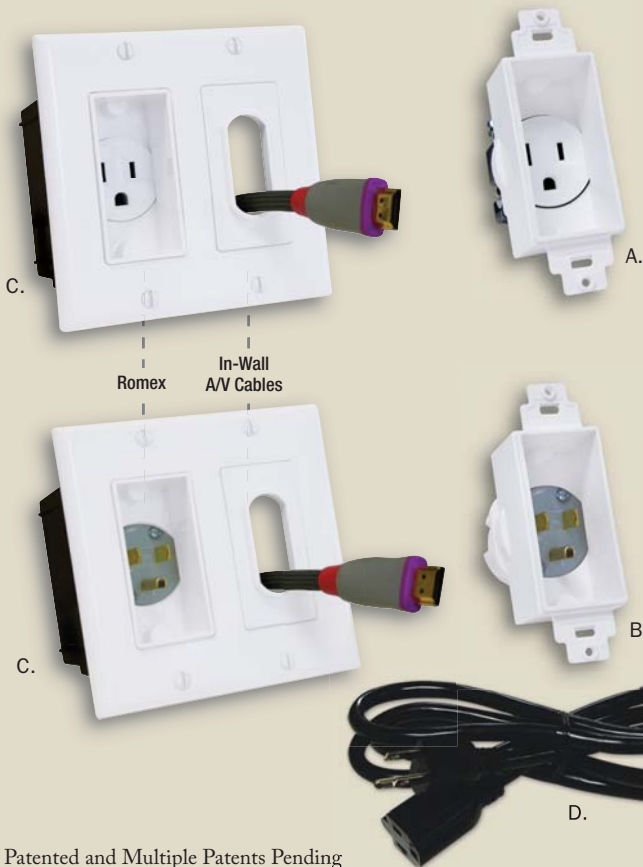

Décor In-Wall Power Solution

DOUBLE GANG KIT

Use MIDLITE's® innovative patent pending Décor In-Wall Power Solution, 125V, 15 amp to install power and low voltage cables behind your flat panel TV and audio and video devices.

- Provides an affordable in wall power solution behind your flat panel TVs
- Perfect for retro-fit construction projects
- Easy to install
- Configurable Décor Power Modules
- Gang with your own custom décor plates
- Includes 5 year warranty
- Conforms to UL STD 514D and Certified CSA 22.2 42.1-00 Meets National Electric Code Requirements
- Can be used with remote Surge/Power Conditioner to HDTV.
- Available in White, Light Almond, Ivory, and Black

Part No. Description

Décor In-Wall Power Solution, Double Gang Kit	
2A46-W	White Décor In-Wall Power Solution, Double Gang Kit, w/screw hardware
2A46-LA	Light Almond Décor In-Wall Power Solution, Double Gang Kit, w/screw hardware
2A46-I	Ivory Décor In-Wall Power Solution, Double Gang Kit, w/screw hardware
2A46-B	Black Décor In-Wall Power Solution, Double Gang Kit, w/screw hardware

Double Gang Kit includes:

- A. 1-Gang Décor Recessed Receptacle (qty 1)
- B. 1-Gang Décor Recessed Power Inlet (qty 1)
- C. 2-Gang Dual Voltage Retro Work PVC boxes (qty 2)
- D. 14 gauge, 15 amp 6 ft. Black Power Cord (qty 1)