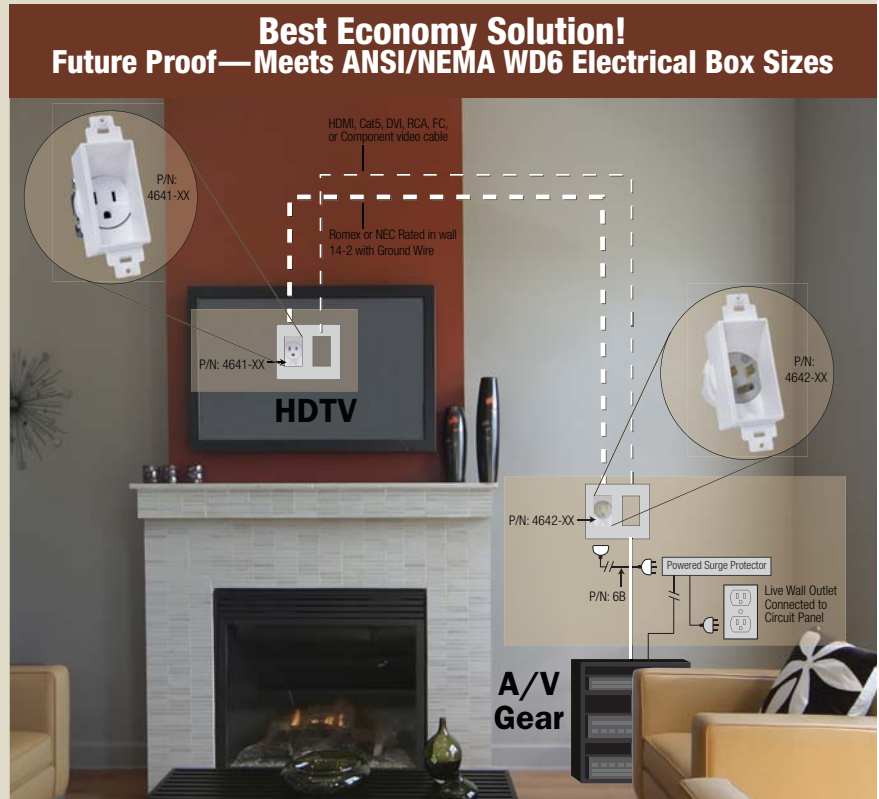

Décor In-Wall Power Solution

SINGLE GANG KIT

Use MIDLITE's® innovative patent pending Décor In-Wall Power Solution, 125V, 15 amp to install power and low voltage cables behind your flat panel TV and audio and video devices.

- Provides an affordable in wall power solution behind your flat panel TVs
- Perfect for retro-fit construction projects
- Easy to install
- Configurable Décor Power Modules
- Gang with your own custom décor plates
- Includes 5 year warranty
- Conforms to UL STD 514D and Certified CSA 22.2 42.1-00 Meets National Electric Code Requirements
- Can be used with remote Surge/Power Conditioner to HDTV.
- Available in White, Light Almond, Ivory, and Black

Single Gang Kit includes:

- 1-Gang Décor Recessed Receptacle (qty 1)
- 1-Gang Décor Recessed Power Inlet (qty 1)
- 1-Gang Retro Work PVC boxes (qty 2)
- 14 gauge, 15 amp 6 ft. Black Power Cord (qty 1)

Part No. Description