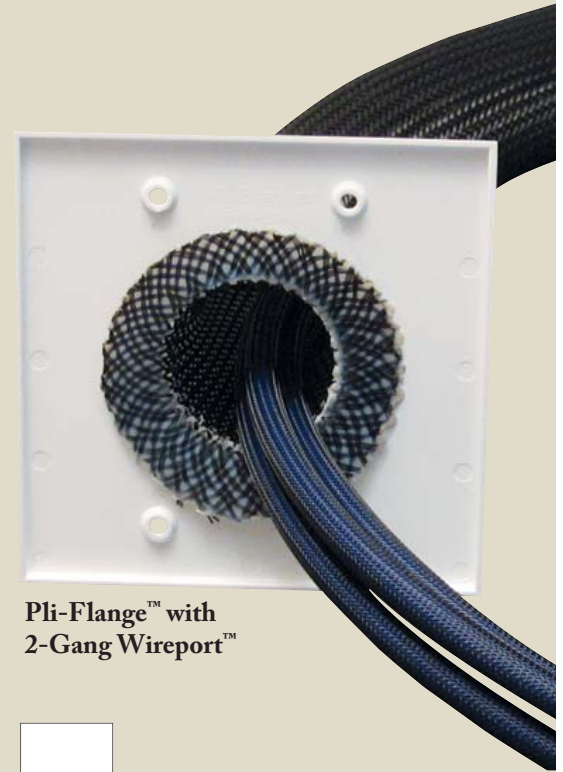

Pli-Flange™ with 2-Gang Wireport™

Part No. Description

White Pli-Flange™ Cable Sleeving

1PF3-WH	1 ¼" x 3' White Pli-Flange™ Cable Sleeving
1PF5-WH	1 ¼" x 5' White Pli-Flange™ Cable Sleeving
1PF7-WH	1 ¼" x 7' White Pli-Flange™ Cable Sleeving
1PF10-WH	1 ¼" x 10' White Pli-Flange™ Cable Sleeving
2PF3-WH	1 ¾" x 3' White Pli-Flange™ Cable Sleeving
2PF5-WH	1 ¾" x 5' White Pli-Flange™ Cable Sleeving
2PF7-WH	1 ¾" x 7' White Pli-Flange™ Cable Sleeving
2PF10-WH	1 ¾" x 10' White Pli-Flange™ Cable Sleeving

Black Pli-Flange™ Cable Sleeving

1PF3-BK	1 ¼" x 3' Black Pli-Flange™ Cable Sleeving
1PF5-BK	1 ¼" x 5' Black Pli-Flange™ Cable Sleeving
1PF7-BK	1 ¼" x 7' Black Pli-Flange™ Cable Sleeving
1PF10-BK	1 ¼" x 10' Black Pli-Flange™ Cable Sleeving
2PF3-BK	1 ¾" x 3' Black Pli-Flange™ Cable Sleeving
2PF5-BK	1 ¾" x 5' Black Pli-Flange™ Cable Sleeving
2PF7-BK	1 ¾" x 7' Black Pli-Flange™ Cable Sleeving
2PF10-BK	1 ¾" x 10' Black Pli-Flange™ Cable Sleeving

White

Black

Member

Wireport™ is a Trademark of MIDLITE®

www.midlite.com

Warehouse: 866 Warren Street, Fall River, MA 02721

Office Mail: PO Box 70189, No. Dartmouth, MA 02747

tel 508.676.5169 / toll free 800.606.5169 / fax 508.861.0105

MIDLITE®
QUALITY CUSTOM PRODUCTS