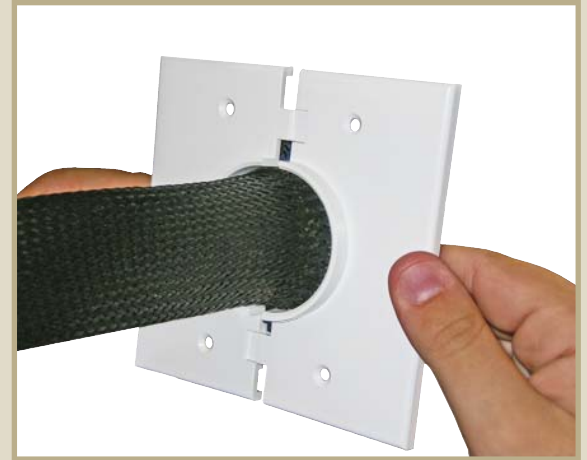

# Pli-Flange™ Cable Sleeving

Introducing the Pli-Flange™ cable sleeve for managing and hiding cables exiting the Wireport™ and Splitport™ plate or any hole which cables pass through. This new innovative product incorporates a flexible flange that is easily inserted and secured within both the Wireport™ and Splitport™ plates. The retention feature of the Pli-Flange™ secures the sleeving behind the plate and wall to prevent the sleeving from coming out. This feature keeps the cables completely covered in the cable management application.

The aesthetically pleasing sleek look is combined with the properties of PET braided construction which makes this product rugged to withstand cuts, abrasions, and tension. Use this product where cables exit the wall and need to be managed for an uncluttered clean appearance.

Pli-Flange™ cable sleeving is currently available in two diameter sizes, 1 ¼" and 1 ¾", which fit the single and double gang plates respectively. Currently available in Black and White and other colors available upon request. Available lengths are 3 ft, 5 ft, 7 ft, and 10 ft.