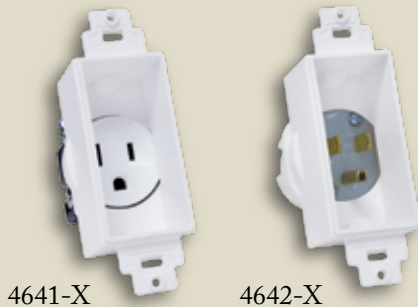

Décor Recessed Receptacle and Power Inlet

COMPONENTS

Use MIDLITE's® innovative patent pending Décor In-Wall Power Solution, 125V, 15 amp to install power and low voltage cables behind your flat panel TV and audio and video devices.

- Provides an affordable in wall power solution behind your flat panel TVs
- Perfect for retro-fit construction projects
- Easy to install
- Configurable Décor Power Modules
- Gang with your own custom décor plates
- Available in Single and Double Gang Kits
- Includes 5 year warranty
- Conforms to UL STD 514C and Certified CSA 22.2 42.1-00 Meets National Electric Code Requirements
- Can be used with remote Surge/Power Conditioner to HDTV.
- Available in White, Light Almond, Ivory, and Black

Patented and Multiple Patents Pending

Best Economy Solution!
Future Proof—Meets ANSI/NEMA WD6 Electrical Box Sizes

Part No. Description

Décor Recessed Receptacle	
4641-W	White Décor Recessed Receptacle, w/screw hardware
4641-LA	Light Almond Décor Recessed Receptacle, w/screw hardware
4641-IV	Ivory Décor Recessed Receptacle, w/screw hardware
4641-B	Black Décor Recessed Receptacle, w/screw hardware

Décor Power Inlet	
4642-W	White Décor Recessed Power Inlet, w/screw hardware
4642-LA	Light Almond Décor Recessed Power Inlet, w/screw hardware
4642-I	Ivory Décor Recessed Power Inlet, w/screw hardware
4642-B	Black Décor Recessed Power Inlet, w/screw hardware