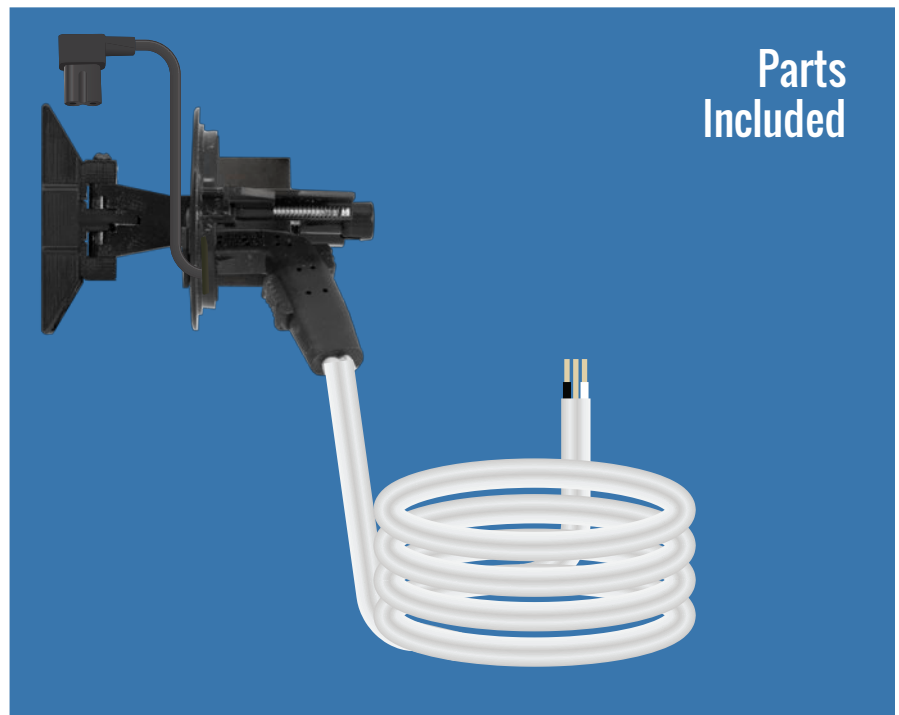

For new construction projects, add on our metal **Speedport™ New Construction Bracket**. Simply fasten to a stud and once the drywall has been laid, the bracket allows installers to use a rotozip opening to ensure proper size and placement of the hole.

Conforms to STD 514D and Certified CSA STD 22.2 No. 42.1-00
Electrical Rating: 125 VAC, 15 AMPS, 60 Hz
Meets UL 817 & CSA#22.2#21
Interconnect meets UL 2256, 2459
Meets NEC 2014 Article 400.7 (A)(11)
Patented with multiple patents pending.
All rights reserved. Sonos is a registered trademark of Sonos, Inc.

Also Available in 15', 25' and 40' lengths

www.midlite.com

115 Wordell St. Fall River, MA 02721

Tel: 508.676.5169 / Toll Free: 800.606.5169 / Fax: 508.861.0105