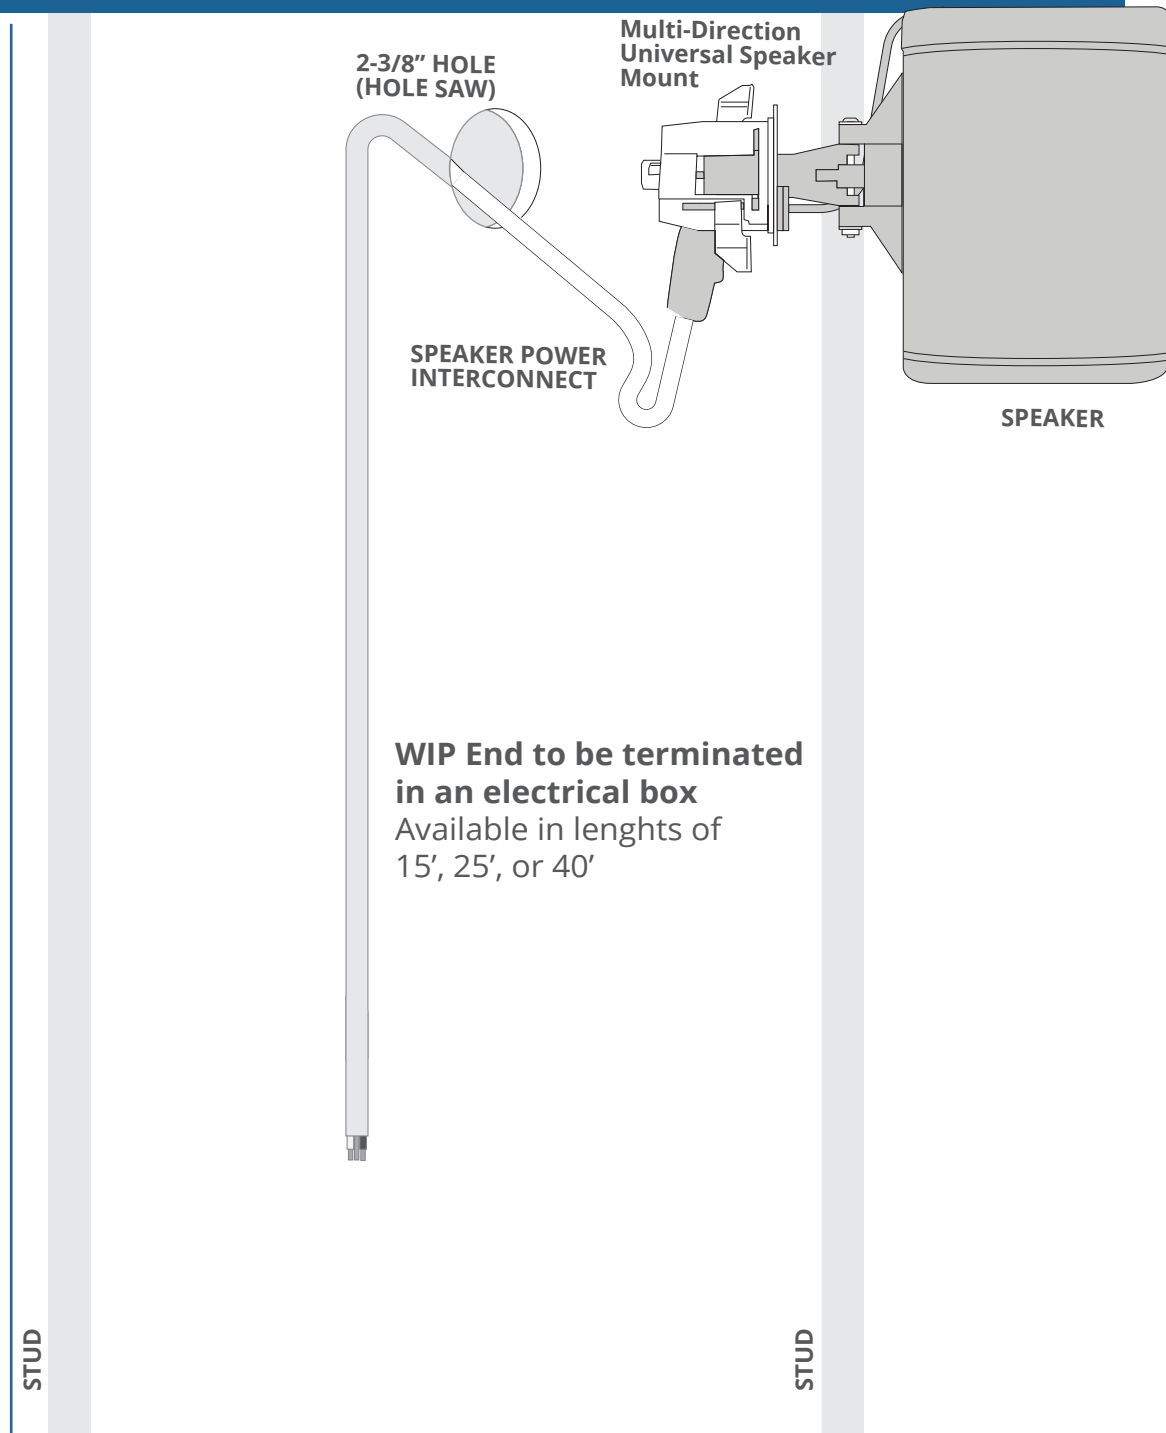

In-Wall Power Solution and Multi-Directional Speaker Mount for Sonos Play: 1, WIP

Mounts between studs to any desired location.
PN: C7HSA-W-WIP-XX, White / C7HSA-B-WIP-XX, Black

Installed View

Utilizing the Power Jumper IC™ in-wall interconnect and the Speedport™ SC Multi-Direction Speaker Mount, this is the perfect solution when installing Sonos® Play:1 wireless speakers.

The mounting solution is compatible with any 1/4-20 mounted speaker and will tighten both into the speaker and into the Speedport™ when fastened.

Speakers can be adjusted on three difference axes for optimal sound performance.

PN:

- C7HSA-W-WIP-XX, White

- C7HSA-B-WIP-XX, Black

XX = WIP Length

Available in 15', 25' and 40'

Conforms to STD 514D and Certified CSA STD 22.2 No. 42.1-00
Electrical Rating: 125 VAC, 15 AMPS, 60 Hz
Meets UL 817 & CSA#22.2#21
Interconnect meets UL 2256, 2459
Meets NEC 2014 Article 400.7 (A)(11)
Patented with multiple patents pending.
All rights reserved. Sonos is a registered trademark of Sonos, Inc.

www.midlite.com

115 Wordell St. Fall River, MA 02721

Tel: 508.676.5169 / Toll Free: 800.606.5169 / Fax: 508.861.0105