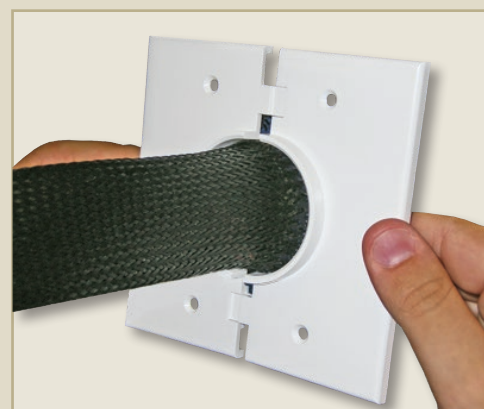

Part No. Description

Black Wire Braided Wrap Split Sleeving	
PF6-50-BK	½" Dia. x 75' Black Wire Braided Wrap Split
PF6-75-BK	¾" Dia. x 50' Black Wire Braided Wrap Split
PF6-100-BK	1" Dia. x 50' Black Wire Braided Wrap Split
PF6-150-BK	1 ½" Dia. x 25' Black Wire Braided Wrap Split
PF6-200-BK	2" Dia. x 25' Black Wire Braided Wrap Split

White Wire Braided Wrap Split Sleeving	
PF6-50-WH	½" Dia. x 75' White Wire Braided Wrap Split
PF6-75-WH	¾" Dia. x 50' White Wire Braided Wrap Split
PF6-100-WH	1" Dia. x 50' White Wire Braided Wrap Split
PF6-150-WH	1 ½" Dia. x 25' White Wire Braided Wrap Split
PF6-200-WH	2" Dia. x 25' White Wire Braided Wrap Split

For use with both the Wireport™ and Splitport™ plates

www.midlite.com
Warehouse: 115 Wordell Street, Fall River, MA 02721
Office Mail: PO Box 70189, No. Dartmouth, MA 02747
tel 508.676.5169 / toll free 800.606.5169 / fax 508.861.0105