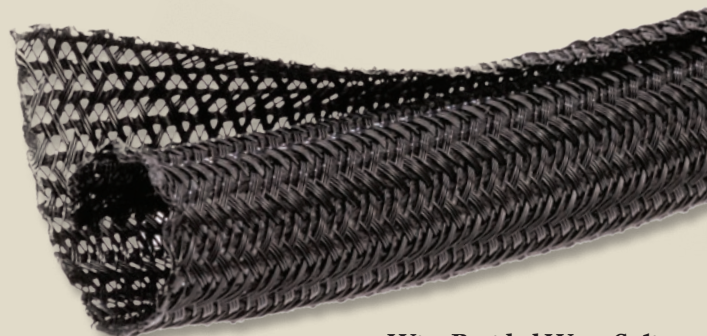

# Wire Braided Wrap Sleeving

- Use the Wire Braided Wrap or Wire Braided Wrap Split for managing and hiding cables exiting the Wireport™ and Splitport™ plate or any hole which cables pass through.
- The aesthetically pleasing sleek look is combined with the properties of a 10 mil PET braided construction which makes this product rugged to withstand cuts, abrasions, and tension.
- Use this product where cables exit the wall and need to be managed for an uncluttered clean appearance.
- The cables are completely covered in the cable management application.
- The sleeving cuts easily with a hot knife for a clean edge.
- The Wire Braided Wrap Split incorporates a lateral split which allows the tube to open up to accommodate a wide variety of bundling requirements, and the semi-rigid braid configuration simply closes around the entire installation without the need for any additional fasteners. The 25% edge overlap (at nominal diameter) allows coverage around cables.
- The Wire Braided Wrap Split will bend to a tight radius without distorting or splitting open.

Wire Braided Wrap

Wire Braided Wrap Split

**Part No. Description**

Black Wire Braided Wrap Sleeving	
PET50-BK	½" Dia. x 100' Black Wire Braided Wrap
PET75-BK	¾" Dia. x 75' Black Wire Braided Wrap
PET100-BK	1" Dia. x 65' Black Wire Braided Wrap
PET150-BK	1 ½" Dia. x 40' Black Wire Braided Wrap
PET200-BK	2" Dia. x 50' Black Wire Braided Wrap

White Wire Braided Wrap Sleeving	
PET50-WH	½" Dia. x 100' White Wire Braided Wrap
PET75-WH	¾" Dia. x 75' White Wire Braided Wrap
PET100-WH	1" Dia. x 65' White Wire Braided Wrap
PET150-WH	1 ½" Dia. x 40' White Wire Braided Wrap
PET200-WH	2" Dia. x 50' White Wire Braided Wrap