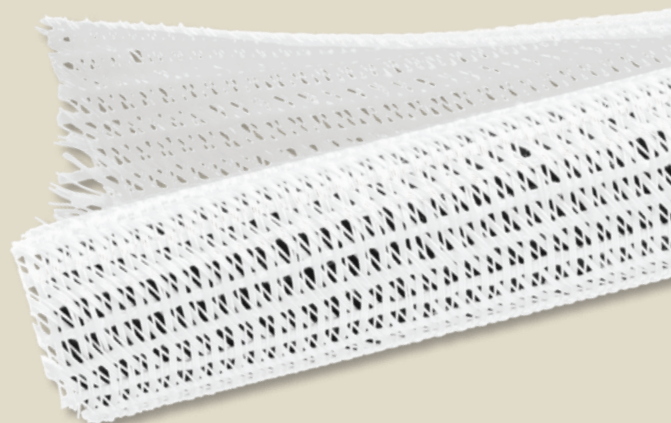

# Wire Braided Wrap Sleeving

- Use the Wire Braided Wrap or Wire Braided Wrap Split for managing and hiding cables exiting the Wireport™ and Splitport™ plate or any hole which cables pass through.
- The aesthetically pleasing sleek look is combined with the properties of a 10 mil PET braided construction which makes this product rugged to withstand cuts, abrasions, and tension.
- Use this product where cables exit the wall and need to be managed for an uncluttered clean appearance.
- The cables are completely covered in the cable management application.
- The sleeving cuts easily with a hot knife for a clean edge.
- The Wire Braided Wrap Split incorporates a lateral split which allows the tube to open up to accommodate a wide variety of bundling requirements, and the semi-rigid braid configuration simply closes around the entire installation without the need for any additional fasteners. The 25% edge overlap (at nominal diameter) allows coverage around cables.
- The Wire Braided Wrap Split will bend to a tight radius without distorting or splitting open.

Wire Braided Wrap

Wire Braided Wrap Split

**Part No. Description**

Black Wire Braided Wrap Sleeving	
PET50-BK	½" Dia. x 100' Black Wire Braided Wrap
PET75-BK	¾" Dia. x 75' Black Wire Braided Wrap
PET100-BK	1" Dia. x 65' Black Wire Braided Wrap
PET150-BK	1 ½" Dia. x 40' Black Wire Braided Wrap
PET200-BK	2" Dia. x 50' Black Wire Braided Wrap

White Wire Braided Wrap Sleeving	
PET50-WH	½" Dia. x 100' White Wire Braided Wrap
PET75-WH	¾" Dia. x 75' White Wire Braided Wrap
PET100-WH	1" Dia. x 65' White Wire Braided Wrap
PET150-WH	1 ½" Dia. x 40' White Wire Braided Wrap
PET200-WH	2" Dia. x 50' White Wire Braided Wrap