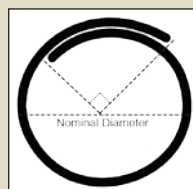

Part No. Description

Black Wire Braided Wrap Split Sleeving	
PF6-50-BK	½" Dia. x 75' Black Wire Braided Wrap Split
PF6-75-BK	¾" Dia. x 50' Black Wire Braided Wrap Split
PF6-100-BK	1" Dia. x 50' Black Wire Braided Wrap Split
PF6-150-BK	1 ½" Dia. x 25' Black Wire Braided Wrap Split
PF6-200-BK	2" Dia. x 25' Black Wire Braided Wrap Split

White Wire Braided Wrap Split Sleeving	
PF6-50-WH	½" Dia. x 75' White Wire Braided Wrap Split
PF6-75-WH	¾" Dia. x 50' White Wire Braided Wrap Split
PF6-100-WH	1" Dia. x 50' White Wire Braided Wrap Split
PF6-150-WH	1 ½" Dia. x 25' White Wire Braided Wrap Split
PF6-200-WH	2" Dia. x 25' White Wire Braided Wrap Split

For use with both the Wireport™ and Splitport™ plates

www.midlite.com
Warehouse: 115 Wordell Street, Fall River, MA 02721
Office Mail: PO Box 70189, No. Dartmouth, MA 02747
tel 508.676.5169 / toll free 800.606.5169 / fax 508.861.0105